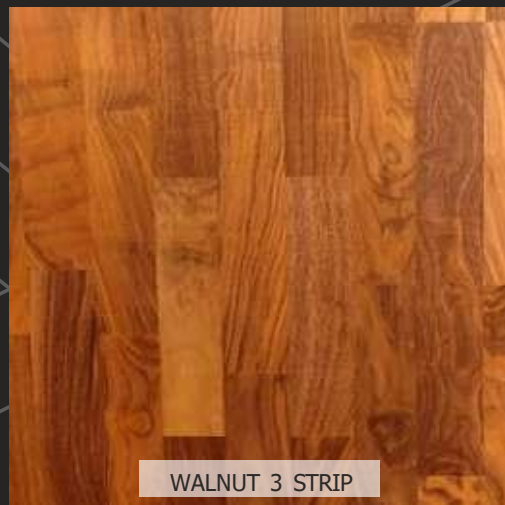

## GRANITES

Our outstanding collection of Natural Granites are carefully selected & sourced keeping strength & durability in mind ensuring top quality product performing as expected.

Pearl Black

Blue Dunes

Tan Brown

Crystal Yellow

Alaska White

Jhansi Red

Imperial Red

**WOOD**IDEA

WINE & FRUIT RUST

WALNUT CHEVRON

BARDOLINO ORO

EUROPEAN SMOKED OAK

THERMO ASH

LAMINATES | ENGINEERED WOOD | BESPOKE COLLECTION | SOLID WOOD | OUTDOOR

OAK VINTAGE

FERRO STONE

WALNUT 3 STRIP

WOODEN NATURAL PATCHWORK

WINE & FRUIT RUSTIC

CROSSCUT LIGHT

WINE & FRUIT WHITE

GLOBE TROTTER RUSTIC

AMERICAN WALNUT HERRINGBONE

CROSSCUT DARK