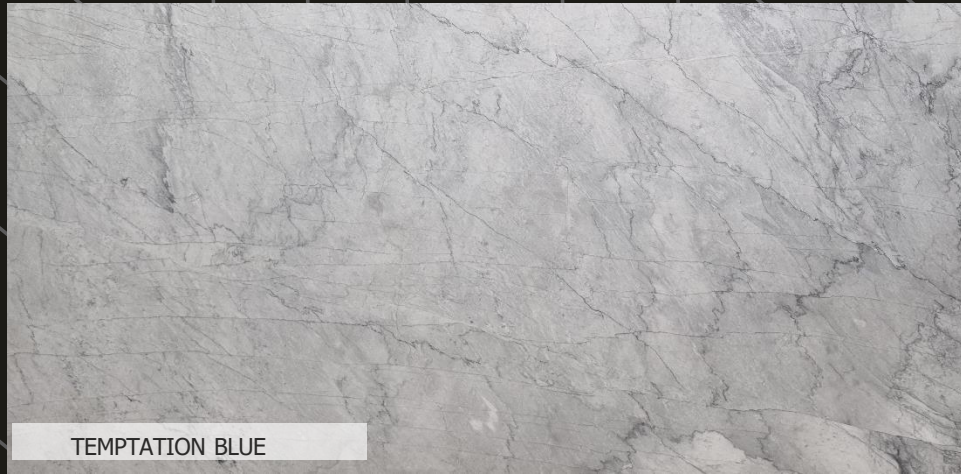

BLACK FOREST