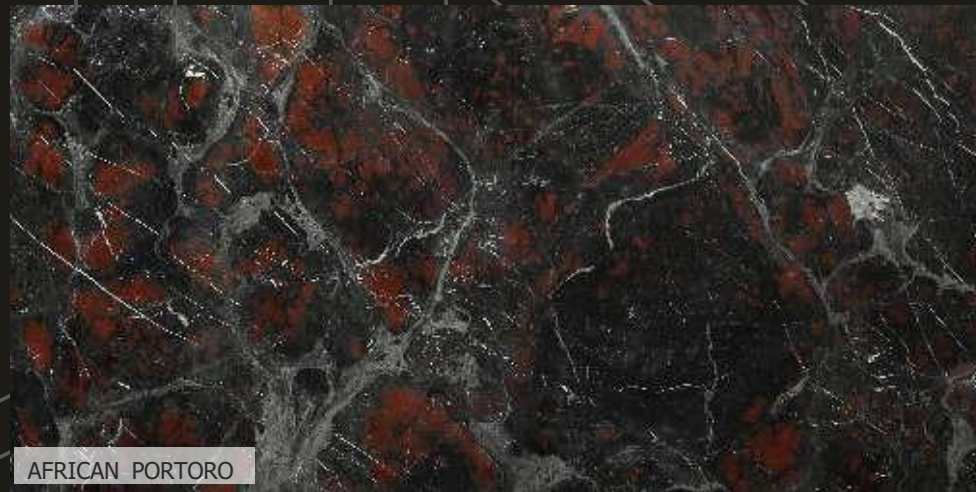

## COLORS

A plethora of colour options keeps Dee Pearls Marble apart from the rest. The Admirable motif blends with any residential or commercial space across a wide range of themes.

BLACK BEAUTY

BLACK FOREST

EXUBERANT

TEMPTATION BLUE

RAMMED EARTH

MESOPOTAMIAN

VERDE GLACIER

BELGIUM BLACK

PINK ONYX

BLUE ROMA