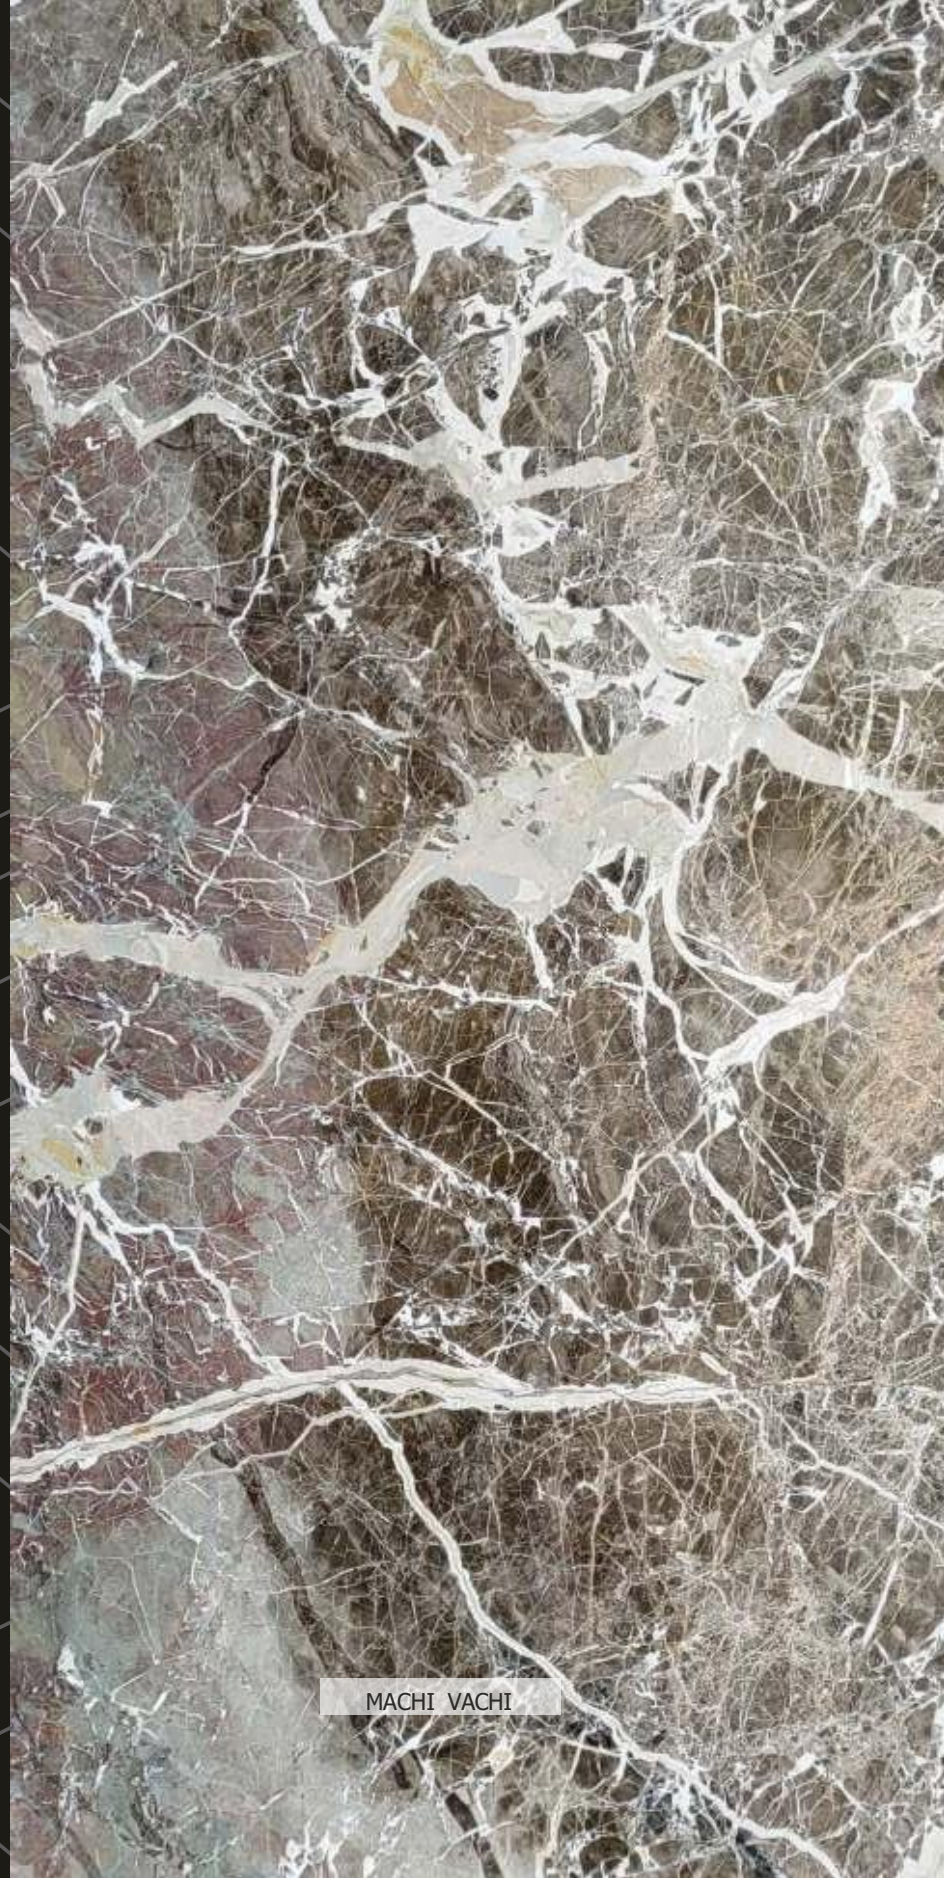

## COLORS

A plethora of colour options keeps Dee Pearls Marble apart from the rest. The Admirable motif blends with any residential or commercial space across a wide range of themes.

BLACK BEAUTY

BLACK FOREST

EXUBERANT

TEMPTATION BLUE

RAMMED EARTH

MESOPOTAMIAN

VERDE GLACIER

BELGIUM BLACK

PINK ONYX

BLUE ROMA