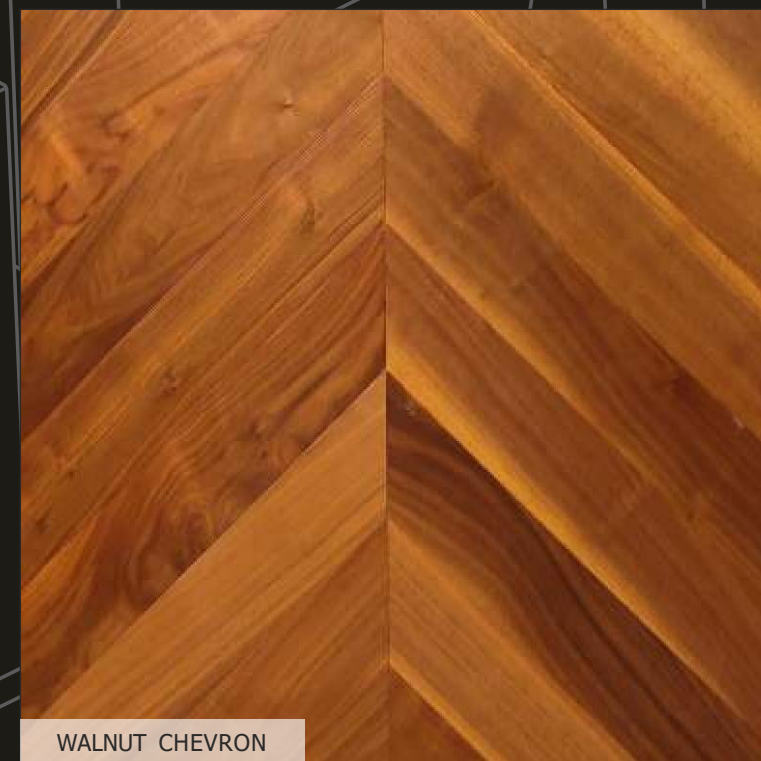

BARDOLINO ORO

EUROPEAN SMOKED OAK

THERMO ASH

LAMINATES | ENGINEERED WOOD | BESPOKE COLLECTION | SOLID WOOD | OUTDOOR

OAK VINTAGE

FERRO STONE

WALNUT 3 STRIP

WOODEN NATURAL PATCHWORK

WINE & FRUIT RUSTIC

CROSSCUT LIGHT

WINE & FRUIT WHITE

GLOBE TROTTER RUSTIC

AMERICAN WALNUT HERRINGBONE

CROSSCUT DARK

# LAMINATES

OAK CARVI

CASHMERE CHEVRON

SEA MIST

WALNUT CHEVRON

WALNUT HERRINGBONE