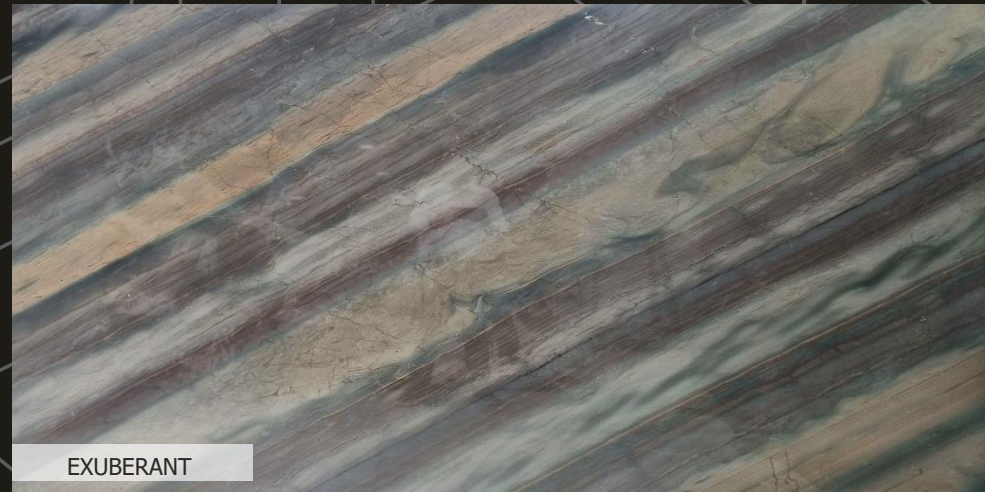

## COLORS

A plethora of colour options keeps Dee Pearls Marble apart from the rest. The Admirable motif blends with any residential or commercial space across a wide range of themes.

BLACK BEAUTY

BLACK FOREST